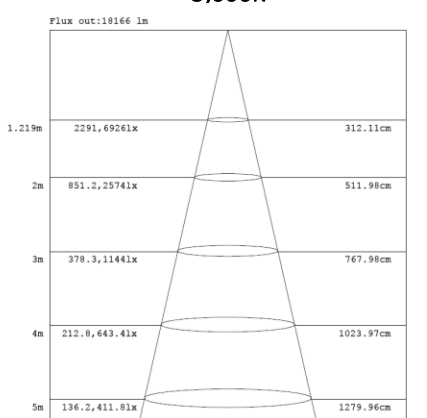

Note:The Curves indicate the illuminated area and the average illumination when the luminaire is at different distance.

Note:The Curves indicate the illuminated area and the average illumination when the luminaire is at different distance.

4FT 150W

3,500K

Note:The Curves indicate the illuminated area and the average illumination when the luminaire is at different distance.

4,000K

Note:The Curves indicate the illuminated area and the average illumination when the luminaire is at different distance.

5,000K

Note:The Curves indicate the illuminated area and the average illumination when the luminaire is at different distance.

4FT 180W

3,500K

Note:The Curves indicate the illuminated area and the average illumination when the luminaire is at different distance.

4,000K

Note:The Curves indicate the illuminated area and the average illumination when the luminaire is at different distance.

5,000K

Note:The Curves indicate the illuminated area and the average illumination when the luminaire is at different distance.