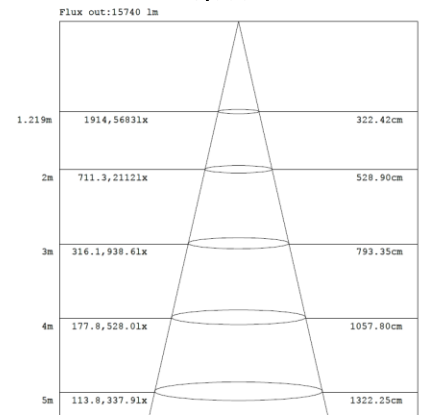

Note:The Curves indicate the illuminated area and the average illumination when the luminaire is at different distance.