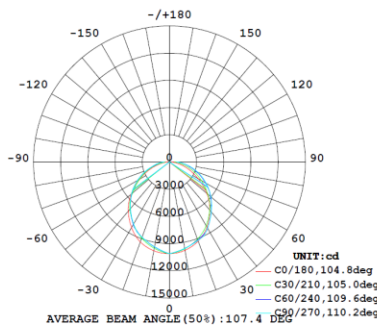

4FT 90W

3,500K

4,000K

5,000K

Note:The Curves indicate the illuminated area and the average illumination when the luminaire is at different distance.

Note:The Curves indicate the illuminated area and the average illumination when the luminaire is at different distance.

Note:The Curves indicate the illuminated area and the average illumination when the luminaire is at different distance.

Note:The Curves indicate the illuminated area and the average illumination when the luminaire is at different distance.

4FT 150W

3,500K

Note:The Curves indicate the illuminated area and the average illumination when the luminaire is at different distance.

4,000K

Note:The Curves indicate the illuminated area and the average illumination when the luminaire is at different distance.

5,000K

Note:The Curves indicate the illuminated area and the average illumination when the luminaire is at different distance.

4FT 180W

3,500K

Note:The Curves indicate the illuminated area and the average illumination when the luminaire is at different distance.