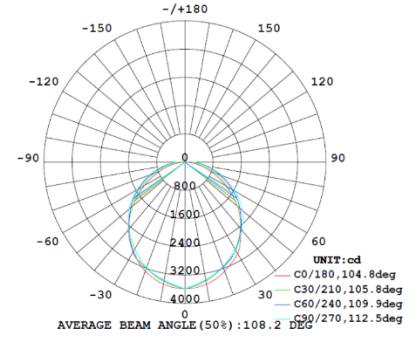

MODEL NUMBER	SIZE	WATTAGE	LUMENS	EFFICACY	CRI	POWER FACTOR	THD	REPLACES
LOC-4FTVTHB-MW(120/150/180)MCCT(35/40/50)	4FT	120W	17,772LM	148.1LM/W	80	0.9	20%	250W MH
LOC-4FTVTHB-MW(120/150/180)MCCT(35/40/50)	4FT	150W	22,215LM	148.1LM/W	80	0.9	20%	320W MH
LOC-4FTVTHB-MW(120/150/180)MCCT(35/40/50)	4FT	180W	26,658LM	148.1LM/W	80	0.9	20%	400W MH

Series	Size	4FT Wattage (option 1)	4FT Wattage (option 2)	Color Temperature
LOC-4FTVTHB	4FT	60W 75W 90W	120W 150W 180W	3500K 4000K 5000K

MEASUREMENTS

4FT

MODEL	QUANTITY	WEIGHT	UPC CODE
LOC-4FTVTHB-MW(60/75/90)MCCT(35/40/50)	1	lbs	00815586029686
LOC-4FTVTHB-MW(120/150/180)MCCT(35/40/50)	1	lbs	00810050940351

4FT 60W

3,500K

4,000K

5,000K

Note:The Curves indicate the illuminated area and the average illumination when the luminaire is at different distance.

Note:The Curves indicate the illuminated area and the average illumination when the luminaire is at different distance.

Note:The Curves indicate the illuminated area and the average illumination when the luminaire is at different distance.

4FT 75W

3,500K

4,000K

5,000K

Note:The Curves indicate the illuminated area and the average illumination when the luminaire is at different distance.