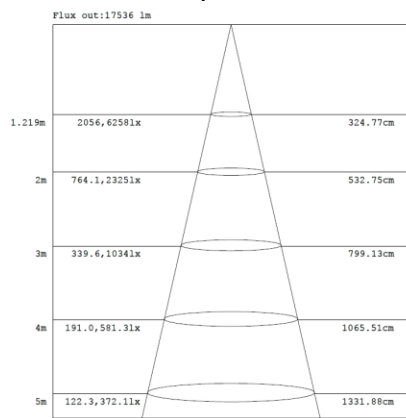

Note:The Curves indicate the illuminated area and the average illumination when the luminaire is at different distance.

Note:The Curves indicate the illuminated area and the average illumination when the luminaire is at different distance.

4FT 150W

3,500K

Note:The Curves indicate the illuminated area and the average illumination when the luminaire is at different distance.

4,000K

Note:The Curves indicate the illuminated area and the average illumination when the luminaire is at different distance.

5,000K

Note:The Curves indicate the illuminated area and the average illumination when the luminaire is at different distance.

4FT 180W

3,500K

Note:The Curves indicate the illuminated area and the average illumination when the luminaire is at different distance.

4,000K

Note:The Curves indicate the illuminated area and the average illumination when the luminaire is at different distance.

5,000K

Note:The Curves indicate the illuminated area and the average illumination when the luminaire is at different distance.