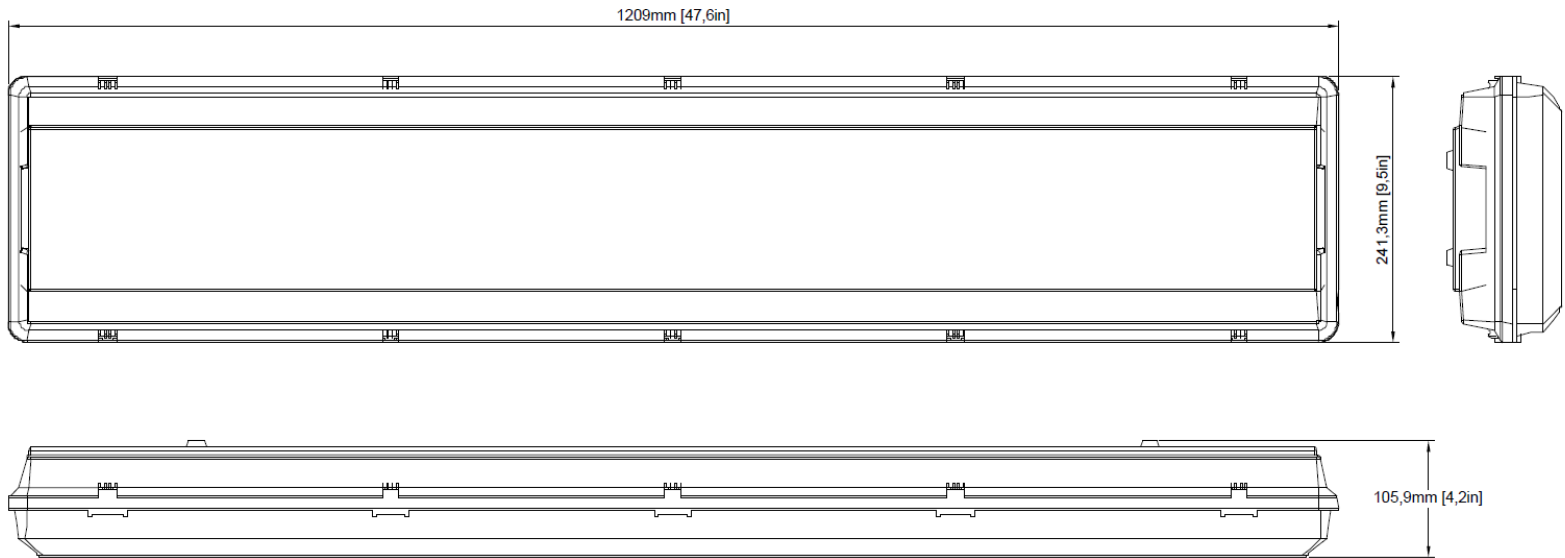

Series	Size	4FT Wattage (option 1)	4FT Wattage (option 2)	Color Temperature
LOC-4FTVTHB	4FT	60W 75W 90W	120W 150W 180W	3500K 4000K 5000K

MEASUREMENTS

4FT

MODEL	QUANTITY	WEIGHT	UPC CODE
LOC-4FTVTHB-MW(60/75/90)MCCT(35/40/50)	1	lbs	00815586029686
LOC-4FTVTHB-MW(120/150/180)MCCT(35/40/50)	1	lbs	00810050940351