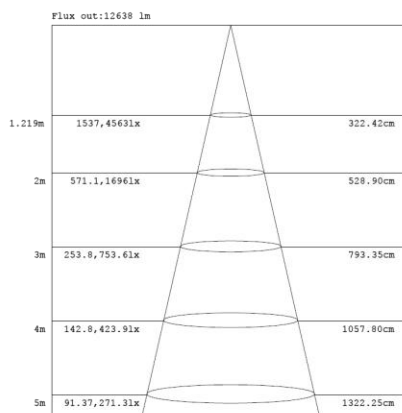

Note:The Curves indicate the illuminated area and the average illumination when the luminaire is at different distance.

Note:The Curves indicate the illuminated area and the average illumination when the luminaire is at different distance.

4FT 90W

3,500K

4,000K

5,000K

Note:The Curves indicate the illuminated area and the average illumination when the luminaire is at different distance.

Note:The Curves indicate the illuminated area and the average illumination when the luminaire is at different distance.

Note:The Curves indicate the illuminated area and the average illumination when the luminaire is at different distance.

4FT 120W

3,500K

4,000K

5,000K

Note:The Curves indicate the illuminated area and the average illumination when the luminaire is at different distance.