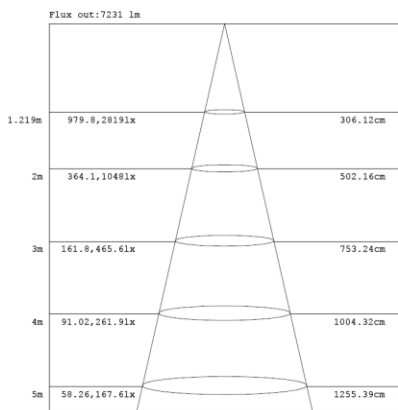

4FT 60W

3,500K

4,000K

5,000K

Note:The Curves indicate the illuminated area and the average illumination when the luminaire is at different distance.

Note:The Curves indicate the illuminated area and the average illumination when the luminaire is at different distance.

Note:The Curves indicate the illuminated area and the average illumination when the luminaire is at different distance.

4FT 75W

3,500K

4,000K

5,000K

Note:The Curves indicate the illuminated area and the average illumination when the luminaire is at different distance.

Note:The Curves indicate the illuminated area and the average illumination when the luminaire is at different distance.

Note:The Curves indicate the illuminated area and the average illumination when the luminaire is at different distance.

4FT 90W

3,500K

4,000K

5,000K

Note:The Curves indicate the illuminated area and the average illumination when the luminaire is at different distance.

Note:The Curves indicate the illuminated area and the average illumination when the luminaire is at different distance.