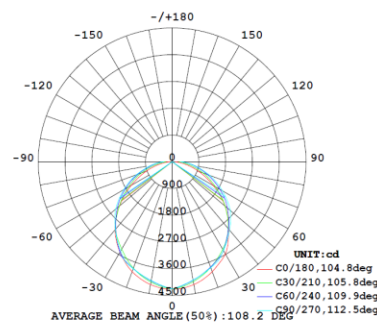

4FT 60W

3,500K

4,000K

5,000K

Note:The Curves indicate the illuminated area and the average illumination when the luminaire is at different distance.

Note:The Curves indicate the illuminated area and the average illumination when the luminaire is at different distance.

Note:The Curves indicate the illuminated area and the average illumination when the luminaire is at different distance.

4FT 75W

3,500K

4,000K

5,000K

Note:The Curves indicate the illuminated area and the average illumination when the luminaire is at different distance.

Note:The Curves indicate the illuminated area and the average illumination when the luminaire is at different distance.

Note:The Curves indicate the illuminated area and the average illumination when the luminaire is at different distance.

4FT 90W

3,500K

4,000K

5,000K

Note:The Curves indicate the illuminated area and the average illumination when the luminaire is at different distance.

Note:The Curves indicate the illuminated area and the average illumination when the luminaire is at different distance.