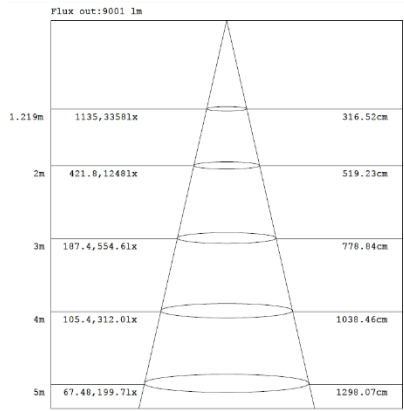

Note:The Curves indicate the illuminated area and the average illumination when the luminaire is at different distance.

4FT 75W

3,500K

4,000K

5,000K

Note:The Curves indicate the illuminated area and the average illumination when the luminaire is at different distance.

Note:The Curves indicate the illuminated area and the average illumination when the luminaire is at different distance.

Note:The Curves indicate the illuminated area and the average illumination when the luminaire is at different distance.

4FT 90W

3,500K

4,000K

5,000K

Note:The Curves indicate the illuminated area and the average illumination when the luminaire is at different distance.

Note:The Curves indicate the illuminated area and the average illumination when the luminaire is at different distance.

Note:The Curves indicate the illuminated area and the average illumination when the luminaire is at different distance.

4FT 120W

3,500K

4,000K

5,000K

Note:The Curves indicate the illuminated area and the average illumination when the luminaire is at different distance.