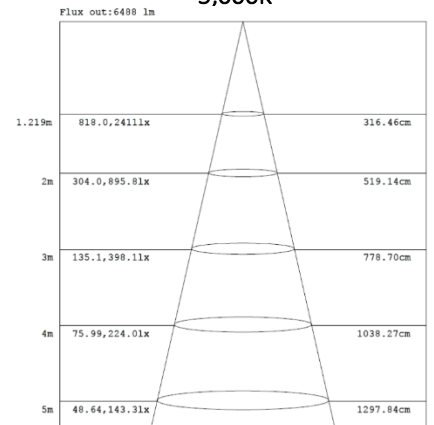

MODEL NUMBER	SIZE	WATTAGE	LUMENS	EFFICACY	CRI	POWER FACTOR	THD	REPLACES
LOC-4FTVTHB-MW(120/150/180)MCCT(35/40/50)	4FT	120W	17,772LM	148.1LM/W	80	0.9	20%	250W MH
LOC-4FTVTHB-MW(120/150/180)MCCT(35/40/50)	4FT	150W	22,215LM	148.1LM/W	80	0.9	20%	320W MH
LOC-4FTVTHB-MW(120/150/180)MCCT(35/40/50)	4FT	180W	26,658LM	148.1LM/W	80	0.9	20%	400W MH

Series	Size	4FT Wattage (option 1)	4FT Wattage (option 2)	Color Temperature
LOC-4FTVTHB	4FT	60W 75W 90W	120W 150W 180W	3500K 4000K 5000K

MEASUREMENTS

4FT

MODEL	QUANTITY	WEIGHT	UPC CODE
LOC-4FTVTHB-MW(60/75/90)MCCT(35/40/50)	1	lbs	00815586029686
LOC-4FTVTHB-MW(120/150/180)MCCT(35/40/50)	1	lbs	00810050940351

4FT 60W

3,500K

4,000K

5,000K

Note:The Curves indicate the illuminated area and the average illumination when the luminaire is at different distance.

Note:The Curves indicate the illuminated area and the average illumination when the luminaire is at different distance.

Note:The Curves indicate the illuminated area and the average illumination when the luminaire is at different distance.

4FT 75W

3,500K

4,000K

5,000K

Note:The Curves indicate the illuminated area and the average illumination when the luminaire is at different distance.