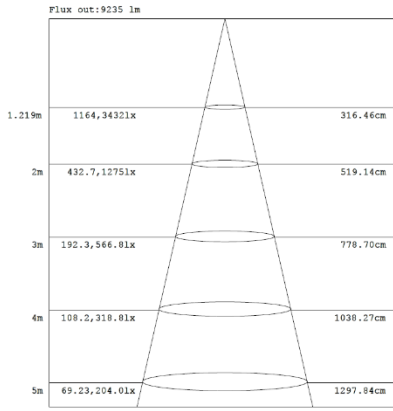

Note:The Curves indicate the illuminated area and the average illumination when the luminaire is at different distance.

4FT 75W

3,500K

4,000K

5,000K

Note:The Curves indicate the illuminated area and the average illumination when the luminaire is at different distance.

Note:The Curves indicate the illuminated area and the average illumination when the luminaire is at different distance.

Note:The Curves indicate the illuminated area and the average illumination when the luminaire is at different distance.

4FT 90W

3,500K

4,000K

5,000K

Note:The Curves indicate the illuminated area and the average illumination when the luminaire is at different distance.

Note:The Curves indicate the illuminated area and the average illumination when the luminaire is at different distance.

Note:The Curves indicate the illuminated area and the average illumination when the luminaire is at different distance.

4FT 120W

3,500K

4,000K

5,000K

Note:The Curves indicate the illuminated area and the average illumination when the luminaire is at different distance.