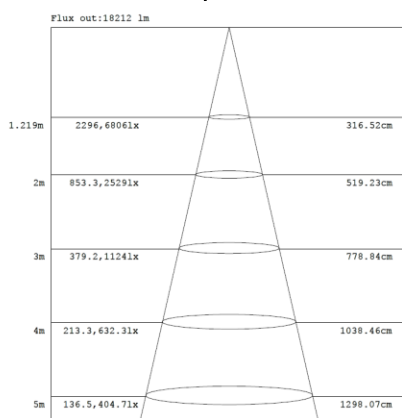

Note:The Curves indicate the illuminated area and the average illumination when the luminaire is at different distance.

Note:The Curves indicate the illuminated area and the average illumination when the luminaire is at different distance.

4FT 150W

3,500K

Note:The Curves indicate the illuminated area and the average illumination when the luminaire is at different distance.

4,000K

Note:The Curves indicate the illuminated area and the average illumination when the luminaire is at different distance.

5,000K

Note:The Curves indicate the illuminated area and the average illumination when the luminaire is at different distance.

4FT 180W

3,500K

Note:The Curves indicate the illuminated area and the average illumination when the luminaire is at different distance.

4,000K

Note:The Curves indicate the illuminated area and the average illumination when the luminaire is at different distance.

5,000K

Note:The Curves indicate the illuminated area and the average illumination when the luminaire is at different distance.