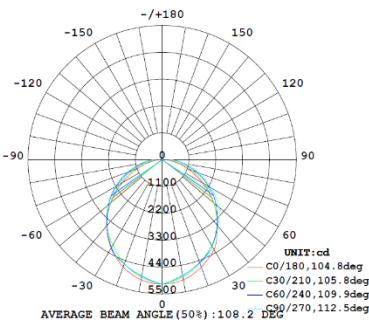

4FT 60W

3,500K

4,000K

5,000K

Note:The Curves indicate the illuminated area and the average illumination when the luminaire is at different distance.

Note:The Curves indicate the illuminated area and the average illumination when the luminaire is at different distance.

Note:The Curves indicate the illuminated area and the average illumination when the luminaire is at different distance.

4FT 75W

3,500K

4,000K

5,000K

Note:The Curves indicate the illuminated area and the average illumination when the luminaire is at different distance.

Note:The Curves indicate the illuminated area and the average illumination when the luminaire is at different distance.

Note:The Curves indicate the illuminated area and the average illumination when the luminaire is at different distance.

4FT 90W

3,500K

4,000K

5,000K

Note:The Curves indicate the illuminated area and the average illumination when the luminaire is at different distance.

Note:The Curves indicate the illuminated area and the average illumination when the luminaire is at different distance.