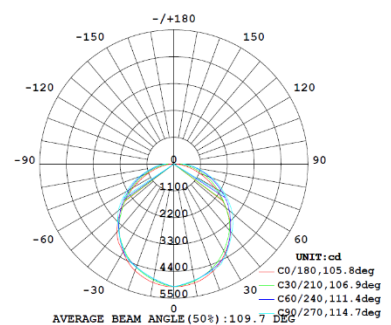

4FT 60W

3,500K

4,000K

5,000K

Note:The Curves indicate the illuminated area and the average illumination when the luminaire is at different distance.

Note:The Curves indicate the illuminated area and the average illumination when the luminaire is at different distance.

Note:The Curves indicate the illuminated area and the average illumination when the luminaire is at different distance.

4FT 75W

3,500K

4,000K

5,000K

Note:The Curves indicate the illuminated area and the average illumination when the luminaire is at different distance.

Note:The Curves indicate the illuminated area and the average illumination when the luminaire is at different distance.

Note:The Curves indicate the illuminated area and the average illumination when the luminaire is at different distance.

4FT 90W

3,500K

4,000K

5,000K

Note:The Curves indicate the illuminated area and the average illumination when the luminaire is at different distance.

Note:The Curves indicate the illuminated area and the average illumination when the luminaire is at different distance.