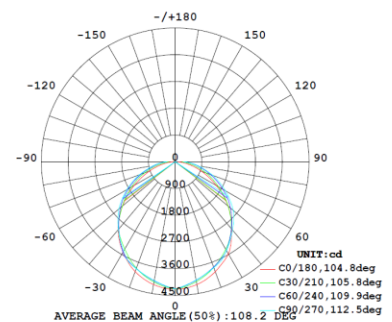

4FT 60W

3,500K

4,000K

5,000K

Note:The Curves indicate the illuminated area and the average illumination when the luminaire is at different distance.

Note:The Curves indicate the illuminated area and the average illumination when the luminaire is at different distance.

Note:The Curves indicate the illuminated area and the average illumination when the luminaire is at different distance.

4FT 75W

3,500K

4,000K

5,000K

Note:The Curves indicate the illuminated area and the average illumination when the luminaire is at different distance.

Note:The Curves indicate the illuminated area and the average illumination when the luminaire is at different distance.

Note:The Curves indicate the illuminated area and the average illumination when the luminaire is at different distance.

4FT 90W

3,500K

4,000K

5,000K

Note:The Curves indicate the illuminated area and the average illumination when the luminaire is at different distance.

Note:The Curves indicate the illuminated area and the average illumination when the luminaire is at different distance.