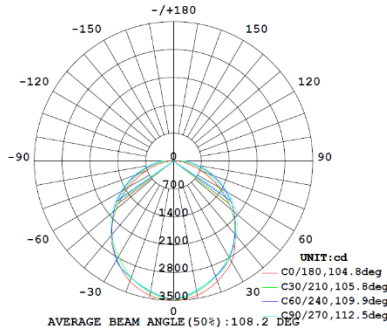

MODEL NUMBER	SIZE	WATTAGE	LUMENS	EFFICACY	CRI	POWER FACTOR	THD	REPLACES
LOC-4FTVTHB-MW(120/150/180)MCCT(35/40/50)	4FT	120W	17,772LM	148.1LM/W	80	0.9	20%	250W MH
LOC-4FTVTHB-MW(120/150/180)MCCT(35/40/50)	4FT	150W	22,215LM	148.1LM/W	80	0.9	20%	320W MH
LOC-4FTVTHB-MW(120/150/180)MCCT(35/40/50)	4FT	180W	26,658LM	148.1LM/W	80	0.9	20%	400W MH

Series	Size	4FT Wattage (option 1)	4FT Wattage (option 2)	Color Temperature
LOC-4FTVTHB	4FT	60W 75W 90W	120W 150W 180W	3500K 4000K 5000K

MEASUREMENTS

4FT

MODEL	QUANTITY	WEIGHT	UPC CODE
LOC-4FTVTHB-MW(60/75/90)MCCT(35/40/50)	1	lbs	00815586029686
LOC-4FTVTHB-MW(120/150/180)MCCT(35/40/50)	1	lbs	00810050940351

4FT 60W

3,500K

4,000K

5,000K

Note:The Curves indicate the illuminated area and the average illumination when the luminaire is at different distance.

Note:The Curves indicate the illuminated area and the average illumination when the luminaire is at different distance.

Note:The Curves indicate the illuminated area and the average illumination when the luminaire is at different distance.

4FT 75W

3,500K

4,000K

5,000K

Note:The Curves indicate the illuminated area and the average illumination when the luminaire is at different distance.