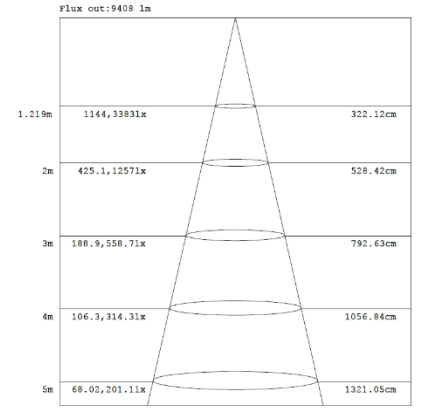

Note:The Curves indicate the illuminated area and the average illumination when the luminaire is at different distance.

4FT 75W

3,500K

4,000K

5,000K

Note:The Curves indicate the illuminated area and the average illumination when the luminaire is at different distance.

Note:The Curves indicate the illuminated area and the average illumination when the luminaire is at different distance.

Note:The Curves indicate the illuminated area and the average illumination when the luminaire is at different distance.

4FT 90W

3,500K

4,000K

5,000K

Note:The Curves indicate the illuminated area and the average illumination when the luminaire is at different distance.

Note:The Curves indicate the illuminated area and the average illumination when the luminaire is at different distance.

Note:The Curves indicate the illuminated area and the average illumination when the luminaire is at different distance.

4FT 120W

3,500K

4,000K

5,000K

Note:The Curves indicate the illuminated area and the average illumination when the luminaire is at different distance.