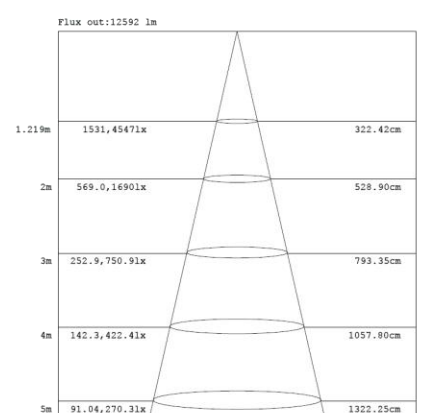

Note:The Curves indicate the illuminated area and the average illumination when the luminaire is at different distance.

Note:The Curves indicate the illuminated area and the average illumination when the luminaire is at different distance.

4FT 90W

3,500K

4,000K

5,000K

Note:The Curves indicate the illuminated area and the average illumination when the luminaire is at different distance.

Note:The Curves indicate the illuminated area and the average illumination when the luminaire is at different distance.

Note:The Curves indicate the illuminated area and the average illumination when the luminaire is at different distance.

4FT 120W

3,500K

4,000K

5,000K

Note:The Curves indicate the illuminated area and the average illumination when the luminaire is at different distance.