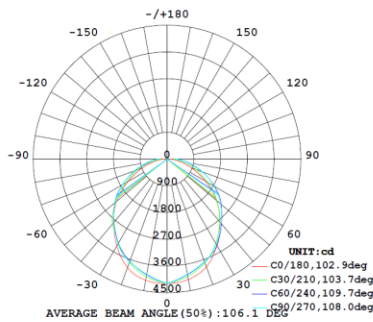

4FT 60W

3,500K

4,000K

5,000K

Note:The Curves indicate the illuminated area and the average illumination when the luminaire is at different distance.

Note:The Curves indicate the illuminated area and the average illumination when the luminaire is at different distance.

Note:The Curves indicate the illuminated area and the average illumination when the luminaire is at different distance.

4FT 75W

3,500K

4,000K

5,000K

Note:The Curves indicate the illuminated area and the average illumination when the luminaire is at different distance.

Note:The Curves indicate the illuminated area and the average illumination when the luminaire is at different distance.

Note:The Curves indicate the illuminated area and the average illumination when the luminaire is at different distance.

4FT 90W

3,500K

4,000K

5,000K

Note:The Curves indicate the illuminated area and the average illumination when the luminaire is at different distance.

Note:The Curves indicate the illuminated area and the average illumination when the luminaire is at different distance.