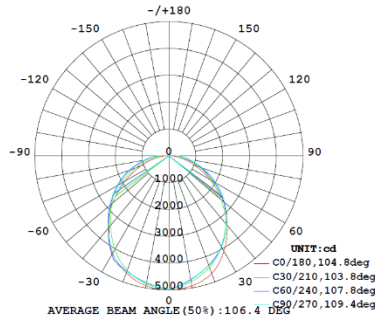

4FT 60W

3,500K

4,000K

5,000K

Note:The Curves indicate the illuminated area and the average illumination when the luminaire is at different distance.

Note:The Curves indicate the illuminated area and the average illumination when the luminaire is at different distance.

Note:The Curves indicate the illuminated area and the average illumination when the luminaire is at different distance.

4FT 75W

3,500K

4,000K

5,000K

Note:The Curves indicate the illuminated area and the average illumination when the luminaire is at different distance.

Note:The Curves indicate the illuminated area and the average illumination when the luminaire is at different distance.

Note:The Curves indicate the illuminated area and the average illumination when the luminaire is at different distance.

4FT 90W

3,500K

4,000K

5,000K

Note:The Curves indicate the illuminated area and the average illumination when the luminaire is at different distance.

Note:The Curves indicate the illuminated area and the average illumination when the luminaire is at different distance.