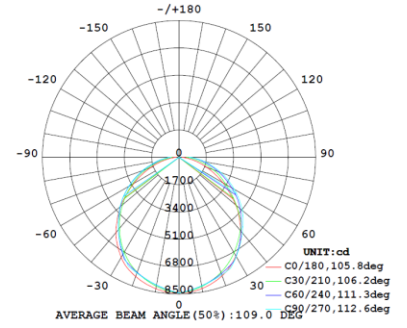

4FT 90W

3,500K

4,000K

5,000K

Note:The Curves indicate the illuminated area and the average illumination when the luminaire is at different distance.

Note:The Curves indicate the illuminated area and the average illumination when the luminaire is at different distance.

Note:The Curves indicate the illuminated area and the average illumination when the luminaire is at different distance.

4FT 120W

3,500K

4,000K

5,000K

Note:The Curves indicate the illuminated area and the average illumination when the luminaire is at different distance.

Note:The Curves indicate the illuminated area and the average illumination when the luminaire is at different distance.

Note:The Curves indicate the illuminated area and the average illumination when the luminaire is at different distance.

4FT 150W

3,500K

Note:The Curves indicate the illuminated area and the average illumination when the luminaire is at different distance.

4,000K

Note:The Curves indicate the illuminated area and the average illumination when the luminaire is at different distance.