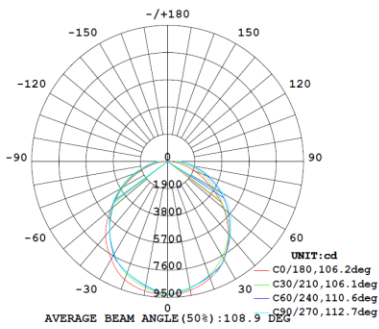

4FT 180W

3,500K