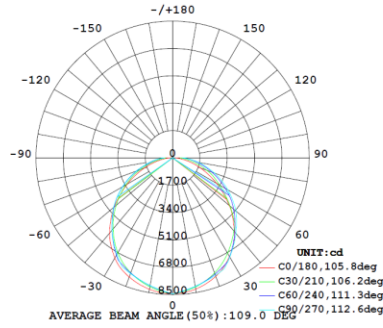

4FT 90W

3,500K

4,000K

5,000K

Note:The Curves indicate the illuminated area and the average illumination when the luminaire is at different distance.

Note:The Curves indicate the illuminated area and the average illumination when the luminaire is at different distance.

Note:The Curves indicate the illuminated area and the average illumination when the luminaire is at different distance.

4FT 120W

3,500K

4,000K

5,000K

Note:The Curves indicate the illuminated area and the average illumination when the luminaire is at different distance.

Note:The Curves indicate the illuminated area and the average illumination when the luminaire is at different distance.

Note:The Curves indicate the illuminated area and the average illumination when the luminaire is at different distance.

4FT 150W

3,500K

Note:The Curves indicate the illuminated area and the average illumination when the luminaire is at different distance.

4,000K

Note:The Curves indicate the illuminated area and the average illumination when the luminaire is at different distance.