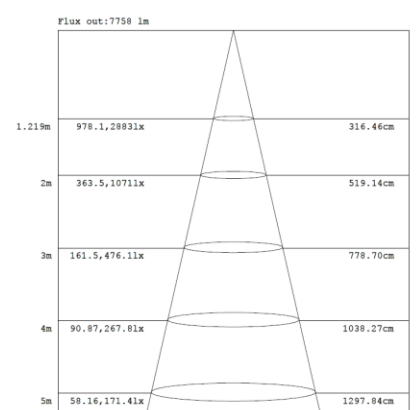

4FT 60W

3,500K

4,000K

5,000K

Note:The Curves indicate the illuminated area and the average illumination when the luminaire is at different distance.

Note:The Curves indicate the illuminated area and the average illumination when the luminaire is at different distance.

Note:The Curves indicate the illuminated area and the average illumination when the luminaire is at different distance.

4FT 75W

3,500K

4,000K

5,000K

Note:The Curves indicate the illuminated area and the average illumination when the luminaire is at different distance.

Note:The Curves indicate the illuminated area and the average illumination when the luminaire is at different distance.

Note:The Curves indicate the illuminated area and the average illumination when the luminaire is at different distance.

4FT 90W

3,500K

4,000K

5,000K

Note:The Curves indicate the illuminated area and the average illumination when the luminaire is at different distance.

Note:The Curves indicate the illuminated area and the average illumination when the luminaire is at different distance.