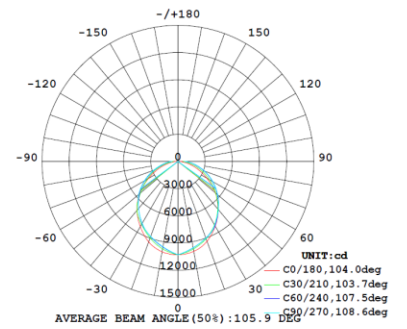

Note:The Curves indicate the illuminated area and the average illumination when the luminaire is at different distance.

Note:The Curves indicate the illuminated area and the average illumination when the luminaire is at different distance.

4FT 150W

3,500K

Note:The Curves indicate the illuminated area and the average illumination when the luminaire is at different distance.

4,000K

Note:The Curves indicate the illuminated area and the average illumination when the luminaire is at different distance.

5,000K

Note:The Curves indicate the illuminated area and the average illumination when the luminaire is at different distance.

4FT 180W

3,500K

Note:The Curves indicate the illuminated area and the average illumination when the luminaire is at different distance.

4,000K

Note:The Curves indicate the illuminated area and the average illumination when the luminaire is at different distance.

5,000K

Note:The Curves indicate the illuminated area and the average illumination when the luminaire is at different distance.