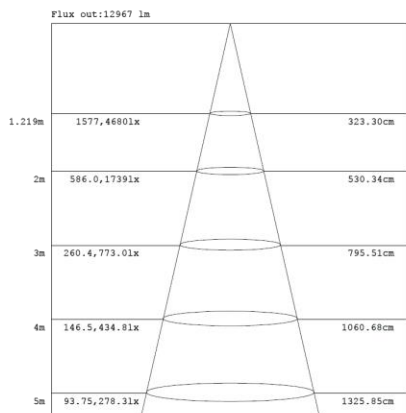

Note:The Curves indicate the illuminated area and the average illumination when the luminaire is at different distance.

Note:The Curves indicate the illuminated area and the average illumination when the luminaire is at different distance.

4FT 90W

3,500K

4,000K

5,000K

Note:The Curves indicate the illuminated area and the average illumination when the luminaire is at different distance.

Note:The Curves indicate the illuminated area and the average illumination when the luminaire is at different distance.

Note:The Curves indicate the illuminated area and the average illumination when the luminaire is at different distance.

4FT 120W

3,500K

4,000K

5,000K

Note:The Curves indicate the illuminated area and the average illumination when the luminaire is at different distance.