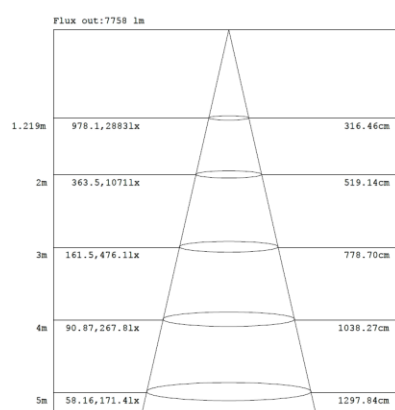

4FT 60W

3,500K

4,000K

5,000K

Note:The Curves indicate the illuminated area and the average illumination when the luminaire is at different distance.

Note:The Curves indicate the illuminated area and the average illumination when the luminaire is at different distance.

Note:The Curves indicate the illuminated area and the average illumination when the luminaire is at different distance.

4FT 75W

3,500K

4,000K

5,000K

Note:The Curves indicate the illuminated area and the average illumination when the luminaire is at different distance.

Note:The Curves indicate the illuminated area and the average illumination when the luminaire is at different distance.

Note:The Curves indicate the illuminated area and the average illumination when the luminaire is at different distance.

4FT 90W

3,500K

4,000K

5,000K

Note:The Curves indicate the illuminated area and the average illumination when the luminaire is at different distance.

Note:The Curves indicate the illuminated area and the average illumination when the luminaire is at different distance.