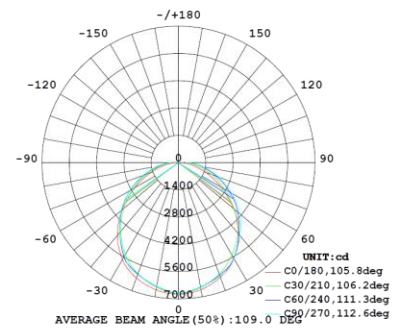

Note:The Curves indicate the illuminated area and the average illumination when the luminaire is at different distance.

4FT 75W

3,500K

4,000K

5,000K

Note:The Curves indicate the illuminated area and the average illumination when the luminaire is at different distance.

4FT 90W

3,500K

4,000K

5,000K

Note:The Curves indicate the illuminated area and the average illumination when the luminaire is at different distance.

Note:The Curves indicate the illuminated area and the average illumination when the luminaire is at different distance.

Note:The Curves indicate the illuminated area and the average illumination when the luminaire is at different distance.

4FT 120W

3,500K

4,000K

5,000K

Note:The Curves indicate the illuminated area and the average illumination when the luminaire is at different distance.

Note:The Curves indicate the illuminated area and the average illumination when the luminaire is at different distance.

Note:The Curves indicate the illuminated area and the average illumination when the luminaire is at different distance.