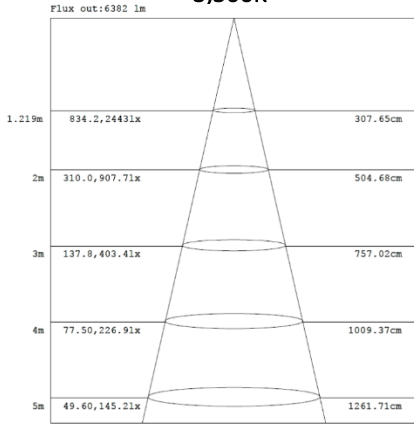

Series	Size	4FT Wattage (option 1)	4FT Wattage (option 2)	Color Temperature
LOC-4FTVTHB	4FT	60W 75W 90W	120W 150W 180W	3500K 4000K 5000K

MEASUREMENTS

4FT

MODEL	QUANTITY	WEIGHT	UPC CODE
LOC-4FTVTHB-MW(60/75/90)MCCT(35/40/50)	1	lbs	00815586029686
LOC-4FTVTHB-MW(120/150/180)MCCT(35/40/50)	1	lbs	00810050940351

4FT 60W

3,500K

4,000K

5,000K

Note:The Curves indicate the illuminated area and the average illumination when the luminaire is at different distance.

Note:The Curves indicate the illuminated area and the average illumination when the luminaire is at different distance.

Note:The Curves indicate the illuminated area and the average illumination when the luminaire is at different distance.

4FT 75W

3,500K

4,000K

5,000K

Note:The Curves indicate the illuminated area and the average illumination when the luminaire is at different distance.

Note:The Curves indicate the illuminated area and the average illumination when the luminaire is at different distance.

Note:The Curves indicate the illuminated area and the average illumination when the luminaire is at different distance.