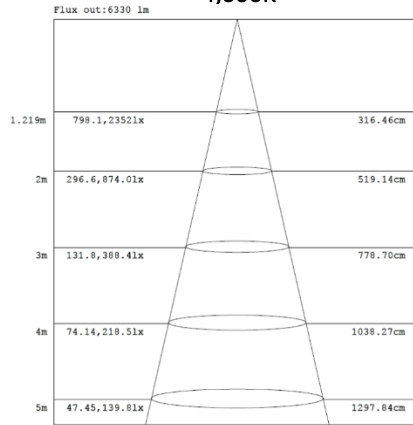

MODEL NUMBER	SIZE	WATTAGE	LUMENS	EFFICACY	CRI	POWER FACTOR	THD	REPLACES
LOC-4FTVTHB-MW(120/150/180)MCCT(35/40/50)	4FT	120W	17,772LM	148.1LM/W	80	0.9	20%	250W MH
LOC-4FTVTHB-MW(120/150/180)MCCT(35/40/50)	4FT	150W	22,215LM	148.1LM/W	80	0.9	20%	320W MH
LOC-4FTVTHB-MW(120/150/180)MCCT(35/40/50)	4FT	180W	26,658LM	148.1LM/W	80	0.9	20%	400W MH

Series	Size	4FT Wattage (option 1)	4FT Wattage (option 2)	Color Temperature
LOC-4FTVTHB	4FT	60W 75W 90W	120W 150W 180W	3500K 4000K 5000K

MEASUREMENTS

4FT

MODEL	QUANTITY	WEIGHT	UPC CODE
LOC-4FTVTHB-MW(60/75/90)MCCT(35/40/50)	1	lbs	00815586029686
LOC-4FTVTHB-MW(120/150/180)MCCT(35/40/50)	1	lbs	00810050940351

4FT 60W

3,500K

4,000K

5,000K

Note:The Curves indicate the illuminated area and the average illumination when the luminaire is at different distance.

Note:The Curves indicate the illuminated area and the average illumination when the luminaire is at different distance.

Note:The Curves indicate the illuminated area and the average illumination when the luminaire is at different distance.

4FT 75W

3,500K

4,000K

5,000K

Note:The Curves indicate the illuminated area and the average illumination when the luminaire is at different distance.