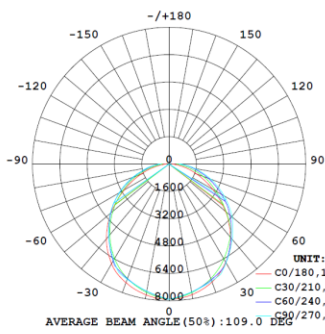

4FT 150W

3,500K