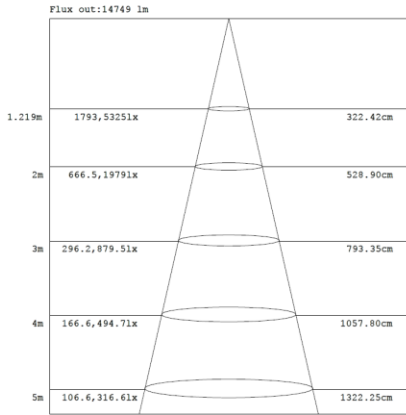

4FT 90W

3,500K

4,000K

5,000K

Note:The Curves indicate the illuminated area and the average illumination when the luminaire is at different distance.

Note:The Curves indicate the illuminated area and the average illumination when the luminaire is at different distance.

Note:The Curves indicate the illuminated area and the average illumination when the luminaire is at different distance.

4FT 120W

3,500K

4,000K

5,000K

Note:The Curves indicate the illuminated area and the average illumination when the luminaire is at different distance.

Note:The Curves indicate the illuminated area and the average illumination when the luminaire is at different distance.

Note:The Curves indicate the illuminated area and the average illumination when the luminaire is at different distance.

4FT 150W

3,500K

Note:The Curves indicate the illuminated area and the average illumination when the luminaire is at different distance.

4,000K

Note:The Curves indicate the illuminated area and the average illumination when the luminaire is at different distance.