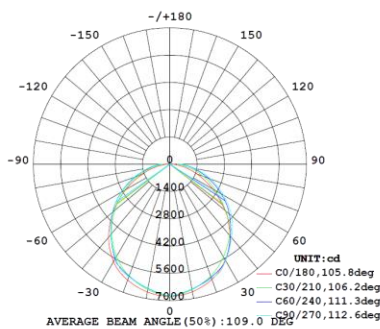

Note:The Curves indicate the illuminated area and the average illumination when the luminaire is at different distance.

4FT 75W

3,500K

4,000K

5,000K

Note:The Curves indicate the illuminated area and the average illumination when the luminaire is at different distance.

Note:The Curves indicate the illuminated area and the average illumination when the luminaire is at different distance.

Note:The Curves indicate the illuminated area and the average illumination when the luminaire is at different distance.

4FT 90W

3,500K

4,000K

5,000K

Note:The Curves indicate the illuminated area and the average illumination when the luminaire is at different distance.

Note:The Curves indicate the illuminated area and the average illumination when the luminaire is at different distance.

Note:The Curves indicate the illuminated area and the average illumination when the luminaire is at different distance.

4FT 120W

3,500K

4,000K

5,000K

Note:The Curves indicate the illuminated area and the average illumination when the luminaire is at different distance.