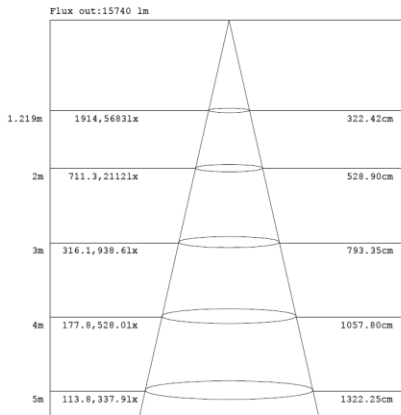

4FT 90W

3,500K

4,000K

5,000K

Note:The Curves indicate the illuminated area and the average illumination when the luminaire is at different distance.

Note:The Curves indicate the illuminated area and the average illumination when the luminaire is at different distance.

Note:The Curves indicate the illuminated area and the average illumination when the luminaire is at different distance.

4FT 120W

3,500K

4,000K

5,000K

Note:The Curves indicate the illuminated area and the average illumination when the luminaire is at different distance.

Note:The Curves indicate the illuminated area and the average illumination when the luminaire is at different distance.

Note:The Curves indicate the illuminated area and the average illumination when the luminaire is at different distance.

4FT 150W

3,500K

Note:The Curves indicate the illuminated area and the average illumination when the luminaire is at different distance.

4,000K

Note:The Curves indicate the illuminated area and the average illumination when the luminaire is at different distance.