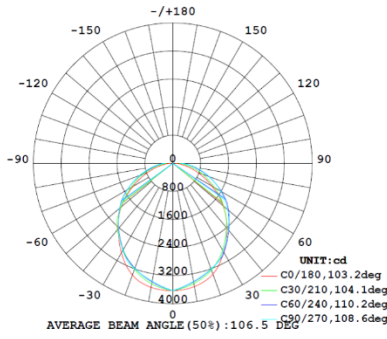

MODEL NUMBER	SIZE	WATTAGE	LUMENS	EFFICACY	CRI	POWER FACTOR	THD	REPLACES
LOC-4FTVTHB-MW(120/150/180)MCCT(35/40/50)	4FT	120W	17,772LM	148.1LM/W	80	0.9	20%	250W MH
LOC-4FTVTHB-MW(120/150/180)MCCT(35/40/50)	4FT	150W	22,215LM	148.1LM/W	80	0.9	20%	320W MH
LOC-4FTVTHB-MW(120/150/180)MCCT(35/40/50)	4FT	180W	26,658LM	148.1LM/W	80	0.9	20%	400W MH

Series	Size	4FT Wattage (option 1)	4FT Wattage (option 2)	Color Temperature
LOC-4FTVTHB	4FT	60W 75W 90W	120W 150W 180W	3500K 4000K 5000K

MEASUREMENTS

4FT

MODEL	QUANTITY	WEIGHT	UPC CODE
LOC-4FTVTHB-MW(60/75/90)MCCT(35/40/50)	1	lbs	00815586029686
LOC-4FTVTHB-MW(120/150/180)MCCT(35/40/50)	1	lbs	00810050940351

4FT 60W

3,500K

4,000K

5,000K

Note:The Curves indicate the illuminated area and the average illumination when the luminaire is at different distance.

Note:The Curves indicate the illuminated area and the average illumination when the luminaire is at different distance.

Note:The Curves indicate the illuminated area and the average illumination when the luminaire is at different distance.

4FT 75W

3,500K

4,000K

5,000K

Note:The Curves indicate the illuminated area and the average illumination when the luminaire is at different distance.