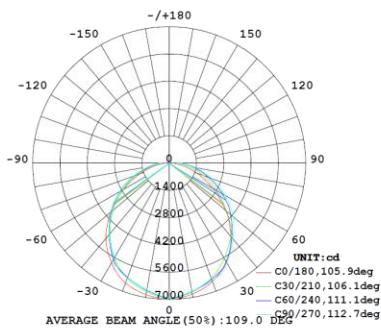

Note:The Curves indicate the illuminated area and the average illumination when the luminaire is at different distance.

4FT 75W

3,500K

4,000K

5,000K

Note:The Curves indicate the illuminated area and the average illumination when the luminaire is at different distance.

Note:The Curves indicate the illuminated area and the average illumination when the luminaire is at different distance.

Note:The Curves indicate the illuminated area and the average illumination when the luminaire is at different distance.

4FT 90W

3,500K

4,000K

5,000K

Note:The Curves indicate the illuminated area and the average illumination when the luminaire is at different distance.

Note:The Curves indicate the illuminated area and the average illumination when the luminaire is at different distance.

Note:The Curves indicate the illuminated area and the average illumination when the luminaire is at different distance.

4FT 120W

3,500K

4,000K

5,000K

Note:The Curves indicate the illuminated area and the average illumination when the luminaire is at different distance.